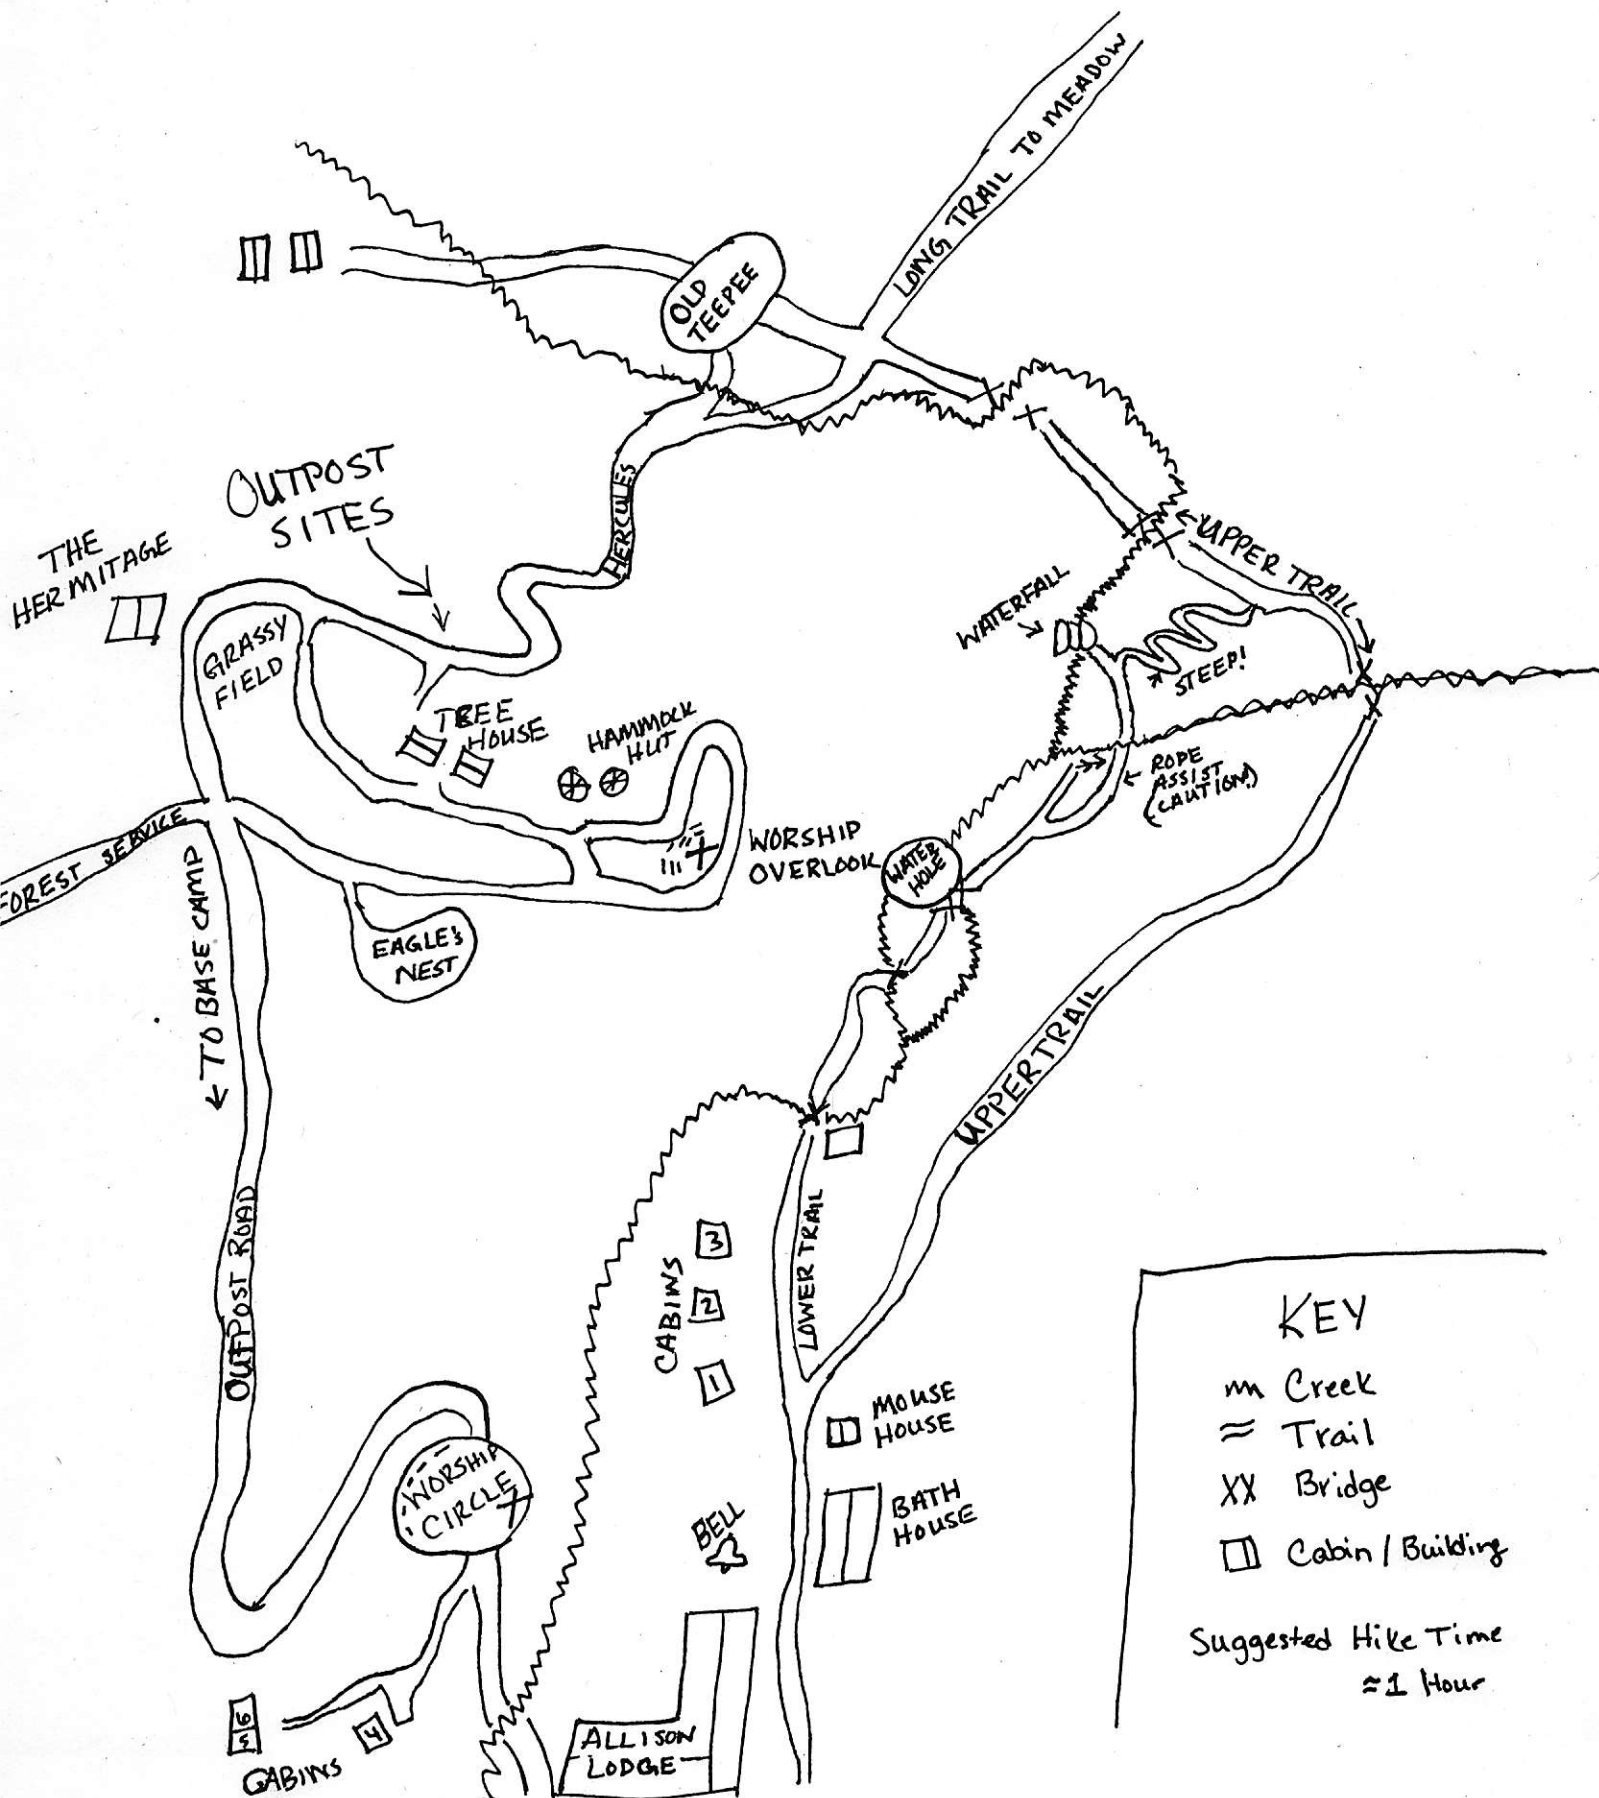

# BUFFALO MOUNTAIN TRAIL MAP

MAP NOT  
TO SCALE

## KEY

- m Creek
- ≡ Trail
- XX Bridge
- Cabin / Building

Suggested Hike Time  
≈ 1 Hour